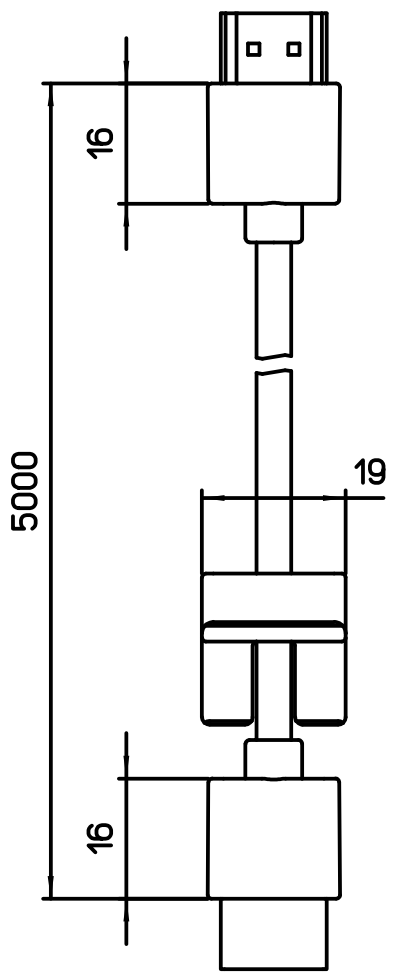

Diritti riservati All rights reserved

A

HDMI A-M

B

CABLE CLAMP

HDMI A-M

C

- SLIM HDMI 2.0 support 3D, 4K @60Hz, 2160p, ARC, Ethernet, speed 18Gb/s.
- 24K gold plated connectors.
 - Materials RoHS compliant.
 - Working temperature -40°/+70°C.

	Dimensions in mm
Original Size A4	
Date	30/06/21
Sign.	S. Diasparra

Simplified representation with dimensions without tolerance

CW 5 MIAM
 HDMI Type A CABLE Male - Male, for male module CX 01 MIM

Scale
 1:1