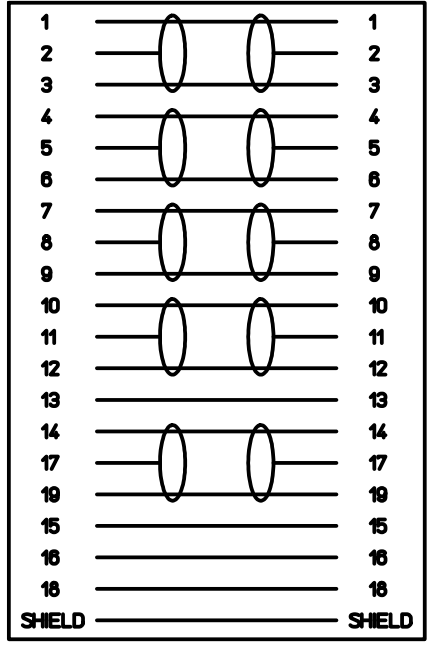

Diritti riservati All rights reserved

A

HDMI A-M

B

CABLE CLAMP

HDMI A-M

C

- SLIM HDMI 2.0 support 3D, 4K @60Hz, 2160p, ARC, Ethernet, speed 18Gb/s.
- 24K gold plated connectors.
 - Materials RoHS compliant.
 - Working temperature -40°/+70°C.

	Dimensions in mm
Original Size A4	
Date	30/06/21
Sign.	S. Diasparra

Simplified representation with dimensions without tolerance

CW 5 MIAM
 HDMI Type A CABLE Male - Male, for male module CX 01 MIM

Scale
 1:1