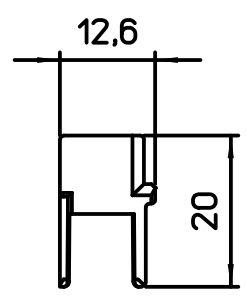

Diritti riservati All rights reserved

A

HDMI A-M

B

CABLE CLAMP

HDMI A-M

C

- SLIM HDMI 2.0 support 3D, 4K @60Hz, 2160p, ARC, Ethernet, speed 18Gb/s.
- 24K gold plated connectors.
 - Materials RoHS compliant.
 - Working temperature -40°/+70°C.

	Dimensions in mm
Original Size A4	
Date	30/06/21
Sign.	S. Diasparra

Simplified representation with dimensions without tolerance

CW 5 MIAM
 HDMI Type A CABLE Male - Male, for male module CX 01 MIM

Scale
 1:1