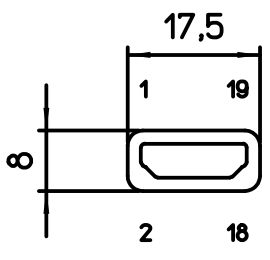

Diritti riservati All rights reserved

A

HDMI A-M

B

CABLE CLAMP

HDMI A-M

C

- SLIM HDMI 2.0 support 3D, 4K @60Hz, 2160p, ARC, Ethernet, speed 18Gb/s.
- 24K gold plated connectors.
 - Materials RoHS compliant.
 - Working temperature -40°/+70°C.

	Dimensions in mm
Original Size A4	
Date	30/06/21
Sign.	S. Diasparra

Simplified representation with dimensions without tolerance

CW 5 MIAM
 HDMI Type A CABLE Male - Male, for male module CX 01 MIM

Scale
 1:1